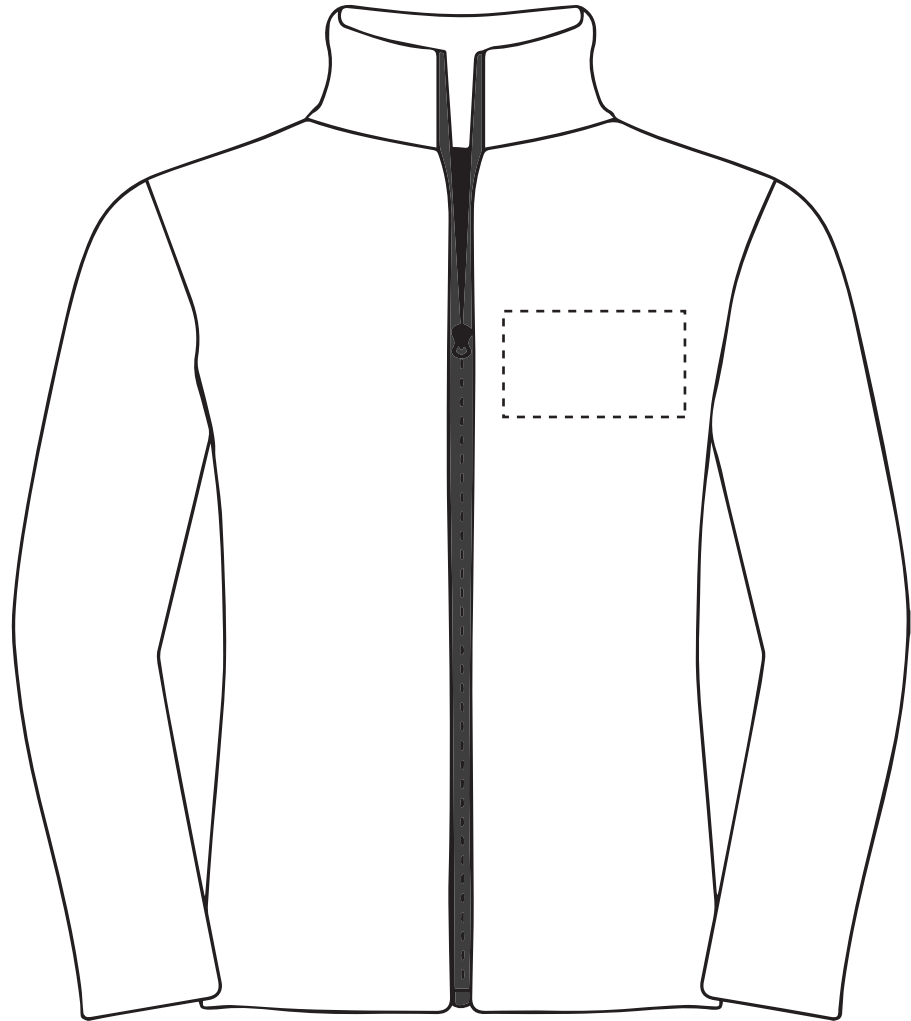

Your Ref:  
Our Ref:

Quantity:  
Version: 1

Product Code: JF0022  
Product Colour: White

**PRINTING CONCERNS: PRINT MAY DISCOLOUR**

**PRODUCT INFO: DUE TO THE NATURE OF THE PRODUCT THE PRINT POSITION MAY VARY BY 2 - 3 MM**

**Madeira Thread Colours**

The dashed line is to demonstrate print area and will not appear on your printed item

- Colour 1
- Colour 1
- Colour 1
- Colour 1

ARTWORK SCALE 20%

Product Image for visualisation  
- colours may vary