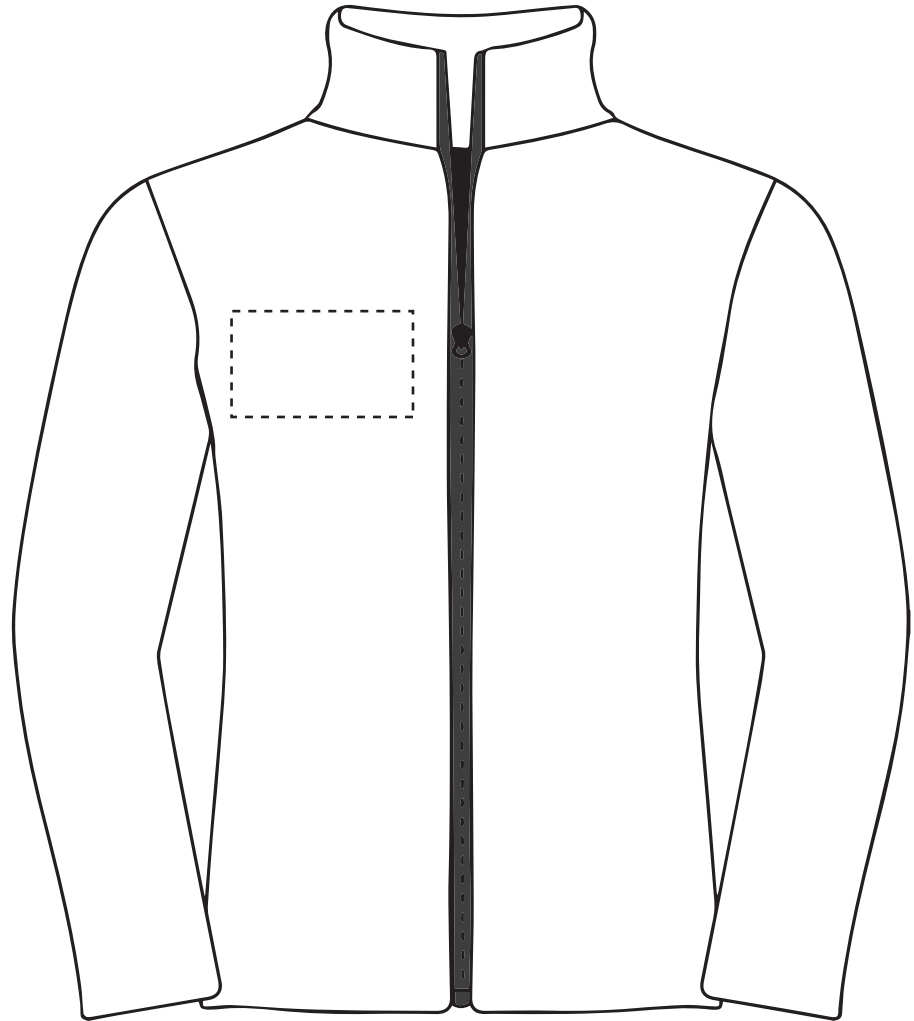

Your Ref:
Our Ref:

Quantity:
Version: 1

Product Code: JF0022
Product Colour: White

PRINTING CONCERNS: PRINT MAY DISCOLOUR

PRODUCT INFO: DUE TO THE NATURE OF THE PRODUCT THE PRINT POSITION MAY VARY BY 2 - 3 MM

Madeira Thread Colours

The dashed line is to demonstrate print area and will not appear on your printed item

- Colour 1
- Colour 1
- Colour 1
- Colour 1

ARTWORK SCALE 20%